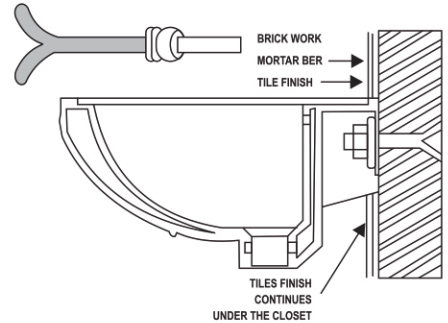

WALL HUNG BASIN

As per shown in the picture, the rag bolt must be grouted into the cement/concrete wall. The bolts must be fixed to the cement/concrete wall. Allow setting & checking than install it using nut and washer.

COUNTER WASHBASIN

At the beginning

1. A skilled or experienced person should install counter lavatories.
2. Avoid using adhesive with this product.
3. Check the waste area and supply tubing if required.
4. Do not open the lavatory from its protective cation until you are ready for installation.
5. Please follow all local building and plumbing codes.

MATERIAL & TOOLS

Measure tape, Keyhole or saber saw, Hammer, Glasses, Rage or Paper toweling, Drill (1/2 dia, drill bit or larger), pencil, sealant, sharp knife or scissors.

INSTALLTION OF LAVATORY

Please Note : Please install it In a way that future removal from underneath the counter top is possible without damaging the counter top.

1. Please check the desired location for clearance between the back splash, faucel, Fixture and cabinet.
2. Please cut the template.
3. Please carefully trace the template on the counter top directed.
4. Please mark the faucet hole canterline on the counter top.
5. Please drill a 1/2" pilot on the inside of the cut line.

For Wood Counter tops:

1. Mark and per-drill the wood screw holes at the locations shown on the template.
2. Waterproof any exposed areas of wood.

For Marble Counter tops:

1. Position the counter top upside down on foam padding to protect the surface. Mark and drill 3/6"holes 5/8" deep at the locations shown on the template.
2. Use a setting tool and hammer to secure the anchors.

For All installations:

1. If the counter top has not been installed, install it at this time.
2. Drill the faucet holes according to the faucet installation instructions.
3. Install the faucet to the counter top according to the manufacture's instructions.
4. Install the drain to the lavatory according to the manufacture's instructions.